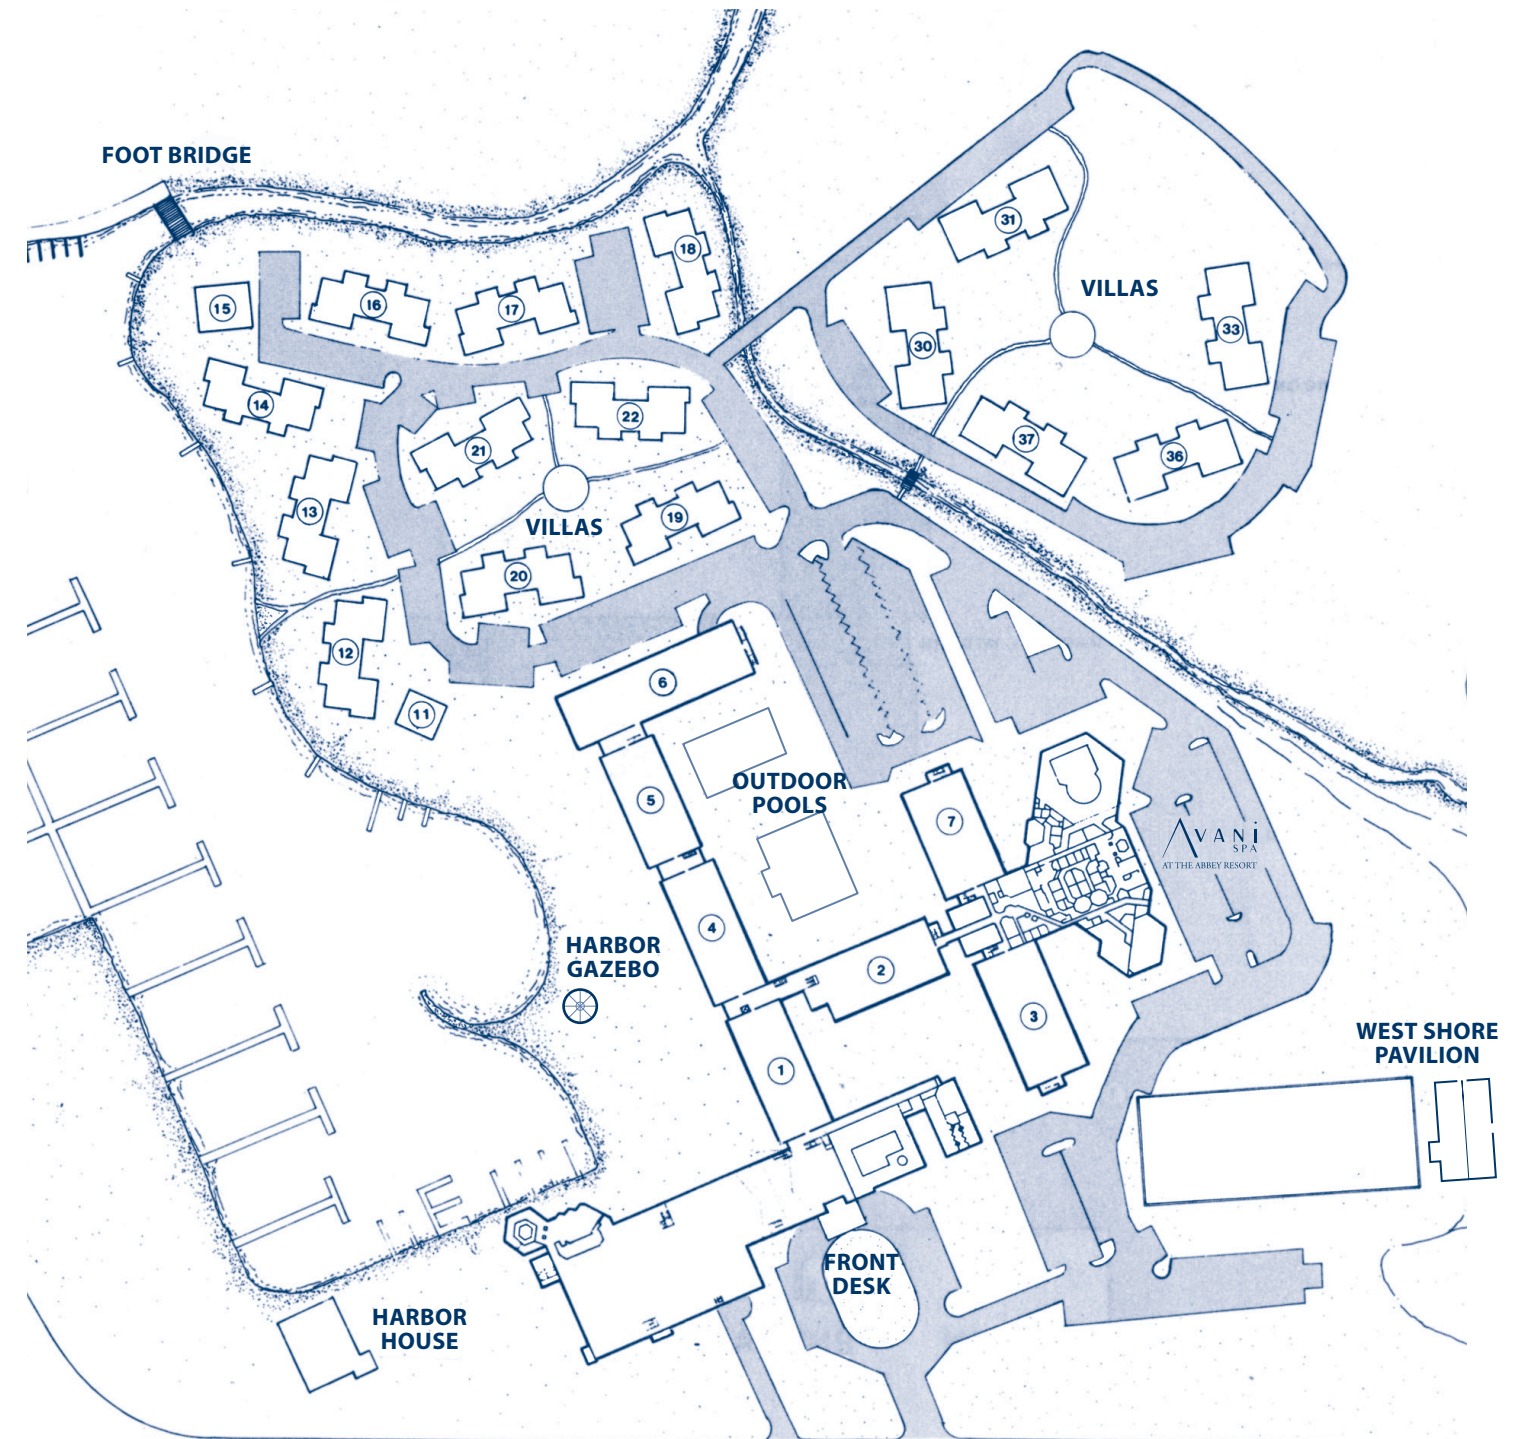

GENEVA LAKE CONFERENCE CENTER

ROOM	DIMENSIONS			CAPACITIES			
	SIZE	SQ. FT.	CEILING	THEATRE	CLASSROOM	U-SHAPE	BANQUET
GENEVA LAKE 1	22 x 25	594	10'	36	24	15	30
GENEVA LAKE 2	22 x 25	594	10'	36	24	15	30
GENEVA LAKE 3	22 x 25	594	10'	36	24	15	30
GENEVA LAKE 4	22 x 25	594	10'	36	24	15	30
GENEVA LAKE 5	22 x 25	594	10'	36	24	15	30
GENEVA LAKE 6	27 x 33	891	9'	50	30	22	40
GENEVA LAKE 7	27 x 33	891	9'	50	30	22	40
GENEVA LAKE 6 & 7	27 x 66	1782	9'	100	60	40	100
GENEVA LAKE 8	27 x 33	891	9'	50	30	26	50

ADDITIONAL FUNCTION SPACE

ROOM	DIMENSIONS			CAPACITIES			
	SIZE	SQ. FT.	CEILING	THEATRE	CLASSROOM	U-SHAPE	BANQUET
BLACK POINT	36 x 27	972	9'	60	40	34	50
MARINA I	16 x 17	272	8'	20	9	10	10
MARINA II	14 x 17	238	8'	20	9	10	10
MARINA III	16 x 17	272	8'	20	9	12	10

THE ABBEY RESORT

The Lake Geneva Experience

PROPERTY MAP

THE ABBEY RESORT

The Lake Geneva Experience

LOWER LEVEL

WATERFRONT AND BREAKOUT AREA

ROOM	DIMENSIONS			CAPACITIES					
	SIZE	SQ. FT.	CEILING	EXHIBIT	THEATRE	CLASSROOM	U-SHAPE	BANQUET	CONFERENCE
THE SHORE ROOM	45 x 66	3290	9'	18	204	100	55	120	40
NORTH SHORE	45 x 29	1504	9'	8	102	70	40	80	24
SOUTH SHORE	45 x 33	1330	9'	8	102	70	35	80	24
WALWORTH	25 x 20	500	8'	---	30	20	16	20	14
SANDBAR	42 x 64	2688	9'	---	200	90	50	80	40
WATERFRONT BOARD ROOM	14 x 20	280	9'	---	---	---	---	---	10

ABBHEY A-FRAME

SEATING TYPE	LEVEL 1
PLATED SEATING	80
BUFFET SEATING	60