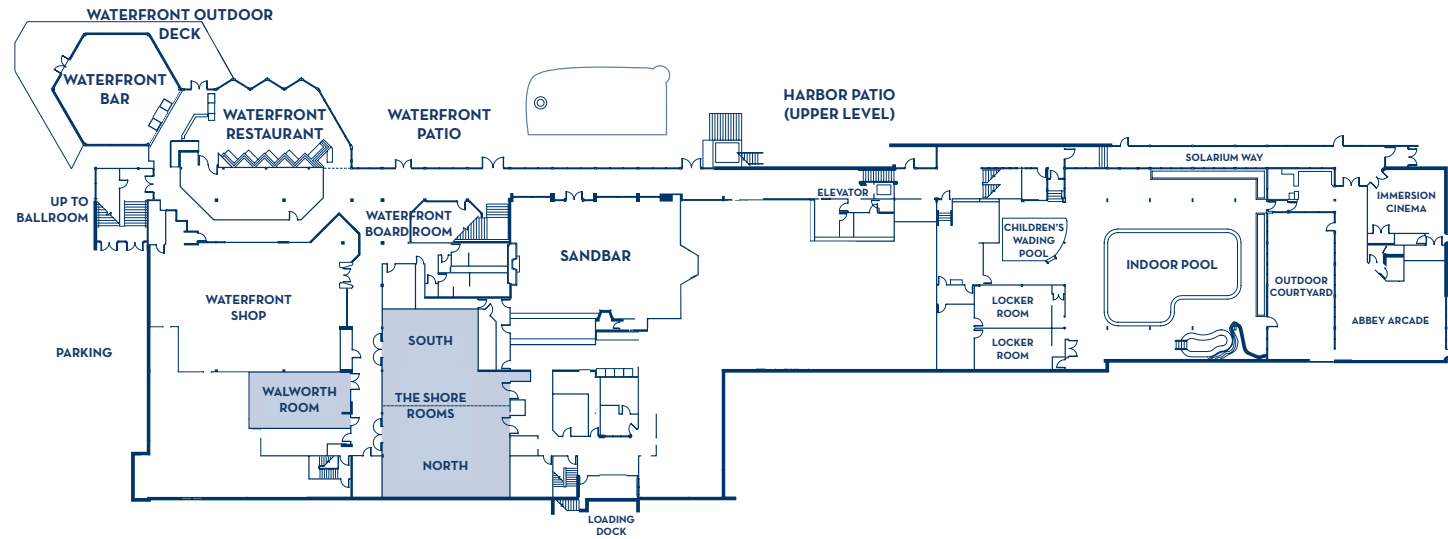

GENEVA LAKE CONFERENCE CENTER

ROOM	DIMENSIONS			CAPACITIES			
	SIZE	SQ. FT.	CEILING	THEATRE	CLASSROOM	U-SHAPE	BANQUET
GENEVA LAKE 1	22 x 25	594	10'	36	24	15	30
GENEVA LAKE 2	22 x 25	594	10'	36	24	15	30
GENEVA LAKE 3	22 x 25	594	10'	36	24	15	30
GENEVA LAKE 4	22 x 25	594	10'	36	24	15	30
GENEVA LAKE 5	22 x 25	594	10'	36	24	15	30
GENEVA LAKE 6	27 x 33	891	9'	50	30	22	40
GENEVA LAKE 7	27 x 33	891	9'	50	30	22	40
GENEVA LAKE 6 & 7	27 x 66	1782	9'	100	60	40	100
GENEVA LAKE 8	27 x 33	891	9'	50	30	26	50

ADDITIONAL FUNCTION SPACE

ROOM	DIMENSIONS			CAPACITIES			
	SIZE	SQ. FT.	CEILING	THEATRE	CLASSROOM	U-SHAPE	BANQUET
BLACK POINT	36 x 27	972	9'	60	40	34	50
MARINA I	16 x 17	272	8'	20	9	10	10
MARINA II	14 x 17	238	8'	20	9	10	10
MARINA III	16 x 17	272	8'	20	9	12	10

THE ABBEY RESORT

The Lake Geneva Experience

PROPERTY MAP

THE ABBEY RESORT

The Lake Geneva Experience

LOWER LEVEL

WATERFRONT AND BREAKOUT AREA

ROOM	DIMENSIONS			CAPACITIES					
	SIZE	SQ. FT.	CEILING	EXHIBIT	THEATRE	CLASSROOM	U-SHAPE	BANQUET	CONFERENCE
THE SHORE ROOM	45 x 66	3290	9'	18	204	100	55	120	40
NORTH SHORE	45 x 29	1504	9'	8	102	70	40	80	24
SOUTH SHORE	45 x 33	1330	9'	8	102	70	35	80	24
WALWORTH	25 x 20	500	8'	---	30	20	16	20	14
SANDBAR	42 x 64	2688	9'	---	200	90	50	80	40
WATERFRONT BOARD ROOM	14 x 20	280	9'	---	---	---	---	---	10

WEST SHORE PAVILION

SIZE	SQ. FT.	THEATRE	CLASSROOM	BANQUET	EXHIBIT
60 x 105	6300	500	275	350	32

UPPER LEVEL

BALLROOMS AND LOBBY LEVELS

ROOM	DIMENSIONS				CAPACITIES				
	SIZE	SQ. FT.	CEILING	EXHIBIT	THEATRE	CLASSROOM	U-SHAPE	BANQUET	CONFERENCE
HARBOR BALLROOM	145 x 70	10,010	12'	60	1100	324	---	650	---
HARBOR BALLROOM I	31 x 64	?	10'	10	130	60	35	100	32
HARBOR BALLROOM II	28 x 70	2450	12'	12	180	120	60	160	40
HARBOR BALLROOM III	32 x 70	2450	12'	13	180	120	70	160	40
HARBOR BALLROOM IV	39 x 70	2450	12'	16	180	126	70	170	40
WISCONSIN BALLROOM	44 x 60	3504	12'	18	225	130	70	200	---