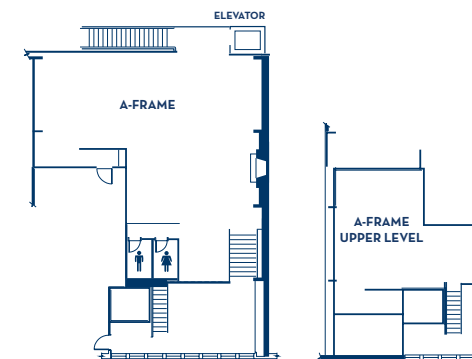

ADDITIONAL FUNCTION SPACE

ROOM	DIMENSIONS			CAPACITIES			
	SIZE	SQ. FT.	CEILING	THEATRE	CLASSROOM	U-SHAPE	BANQUET
BLACK POINT	36 x 27	972	9'	60	40	34	50
MARINA I	16 x 17	272	8'	20	9	10	10
MARINA II	14 x 17	238	8'	20	9	10	10
MARINA III	16 x 17	272	8'	20	9	12	10

THE ABBEY RESORT

The Lake Geneva Experience

PROPERTY MAP

THE ABBEY RESORT

The Lake Geneva Experience

LOWER LEVEL

WATERFRONT AND BREAKOUT AREA

ROOM	DIMENSIONS			CAPACITIES					
	SIZE	SQ. FT.	CEILING	EXHIBIT	THEATRE	CLASSROOM	U-SHAPE	BANQUET	CONFERENCE
THE SHORE ROOM	45 x 66	3290	9'	18	204	100	55	120	40
NORTH SHORE	45 x 29	1504	9'	8	102	70	40	80	24
SOUTH SHORE	45 x 33	1330	9'	8	102	70	35	80	24
WALWORTH	25 x 20	500	8'	---	30	20	16	20	14
SANDBAR	42 x 64	2688	9'	---	200	90	50	80	40
WATERFRONT BOARD ROOM	14 x 20	280	9'	---	---	---	---	---	10

WEST SHORE PAVILION

SIZE	SQ. FT.	THEATRE	CLASSROOM	BANQUET	EXHIBIT
60 x 105	6300	500	275	350	32

UPPER LEVEL

BALLROOMS AND LOBBY LEVELS

ROOM	DIMENSIONS				CAPACITIES				
	SIZE	SQ. FT.	CEILING	EXHIBIT	THEATRE	CLASSROOM	U-SHAPE	BANQUET	CONFERENCE
HARBOR BALLROOM	145 x 70	10,010	12'	60	1100	324	---	650	---
HARBOR BALLROOM I	31 x 64	?	10'	10	130	60	35	100	32
HARBOR BALLROOM II	28 x 70	2450	12'	12	180	120	60	160	40
HARBOR BALLROOM III	32 x 70	2450	12'	13	180	120	70	160	40
HARBOR BALLROOM IV	39 x 70	2450	12'	16	180	126	70	170	40
WISCONSIN BALLROOM	44 x 60	3504	12'	18	225	130	70	200	---

ABBHEY A-FRAME

SEATING TYPE	LEVEL 1
PLATED SEATING	80
BUFFET SEATING	60