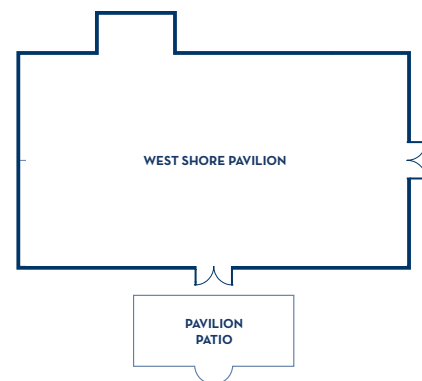

ADDITIONAL FUNCTION SPACE

ROOM	DIMENSIONS			CAPACITIES			
	SIZE	SQ. FT.	CEILING	THEATRE	CLASSROOM	U-SHAPE	BANQUET
BLACK POINT	36 x 27	972	9'	60	40	34	50
MARINA I	16 x 17	272	8'	20	9	10	10
MARINA II	14 x 17	238	8'	20	9	10	10
MARINA III	16 x 17	272	8'	20	9	12	10

THE ABBEY RESORT

The Lake Geneva Experience

PROPERTY MAP

THE ABBEY RESORT

The Lake Geneva Experience

LOWER LEVEL

WATERFRONT AND BREAKOUT AREA

ROOM	DIMENSIONS			CAPACITIES					
	SIZE	SQ. FT.	CEILING	EXHIBIT	THEATRE	CLASSROOM	U-SHAPE	BANQUET	CONFERENCE
THE SHORE ROOM	45 x 66	3290	9'	18	204	100	55	120	40
NORTH SHORE	45 x 29	1504	9'	8	102	70	40	80	24
SOUTH SHORE	45 x 33	1330	9'	8	102	70	35	80	24
WALWORTH	25 x 20	500	8'	---	30	20	16	20	14
SANDBAR	42 x 64	2688	9'	---	200	90	50	80	40
WATERFRONT BOARD ROOM	14 x 20	280	9'	---	---	---	---	---	10

WEST SHORE PAVILION

SIZE	SQ. FT.	THEATRE	CLASSROOM	BANQUET	EXHIBIT
60 x 105	6300	500	275	350	32

UPPER LEVEL

BALLROOMS AND LOBBY LEVELS

ROOM	DIMENSIONS				CAPACITIES				
	SIZE	SQ. FT.	CEILING	EXHIBIT	THEATRE	CLASSROOM	U-SHAPE	BANQUET	CONFERENCE
HARBOR BALLROOM	145 x 70	10,010	12'	60	1100	324	---	650	---
HARBOR BALLROOM I	31 x 64	?	10'	10	130	60	35	100	32
HARBOR BALLROOM II	28 x 70	2450	12'	12	180	120	60	160	40
HARBOR BALLROOM III	32 x 70	2450	12'	13	180	120	70	160	40
HARBOR BALLROOM IV	39 x 70	2450	12'	16	180	126	70	170	40
WISCONSIN BALLROOM	44 x 60	3504	12'	18	225	130	70	200	---