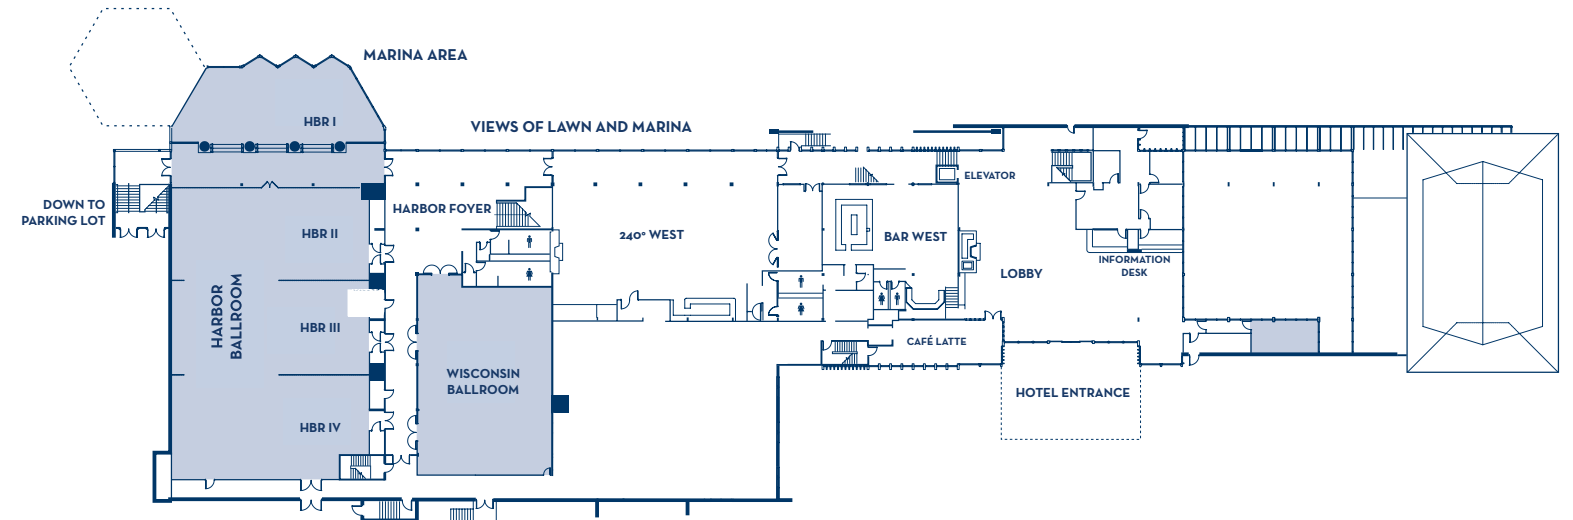

GENEVA LAKE CONFERENCE CENTER

ROOM	DIMENSIONS			CAPACITIES			
	SIZE	SQ. FT.	CEILING	THEATRE	CLASSROOM	U-SHAPE	BANQUET
GENEVA LAKE 1	22 x 25	594	10'	36	24	15	30
GENEVA LAKE 2	22 x 25	594	10'	36	24	15	30
GENEVA LAKE 3	22 x 25	594	10'	36	24	15	30
GENEVA LAKE 4	22 x 25	594	10'	36	24	15	30
GENEVA LAKE 5	22 x 25	594	10'	36	24	15	30
GENEVA LAKE 6	27 x 33	891	9'	50	30	22	40
GENEVA LAKE 7	27 x 33	891	9'	50	30	22	40
GENEVA LAKE 6 & 7	27 x 66	1782	9'	100	60	40	100
GENEVA LAKE 8	27 x 33	891	9'	50	30	26	50

ADDITIONAL FUNCTION SPACE

ROOM	DIMENSIONS			CAPACITIES			
	SIZE	SQ. FT.	CEILING	THEATRE	CLASSROOM	U-SHAPE	BANQUET
BLACK POINT	36 x 27	972	9'	60	40	34	50
MARINA I	16 x 17	272	8'	20	9	10	10
MARINA II	14 x 17	238	8'	20	9	10	10
MARINA III	16 x 17	272	8'	20	9	12	10

THE ABBEY RESORT

The Lake Geneva Experience

PROPERTY MAP

THE ABBEY RESORT

The Lake Geneva Experience

LOWER LEVEL

WATERFRONT AND BREAKOUT AREA

ROOM	DIMENSIONS			CAPACITIES					
	SIZE	SQ. FT.	CEILING	EXHIBIT	THEATRE	CLASSROOM	U-SHAPE	BANQUET	CONFERENCE
THE SHORE ROOM	45 x 66	3290	9'	18	204	100	55	120	40
NORTH SHORE	45 x 29	1504	9'	8	102	70	40	80	24
SOUTH SHORE	45 x 33	1330	9'	8	102	70	35	80	24
WALWORTH	25 x 20	500	8'	---	30	20	16	20	14
SANDBAR	42 x 64	2688	9'	---	200	90	50	80	40
WATERFRONT BOARD ROOM	14 x 20	280	9'	---	---	---	---	---	10

WEST SHORE PAVILION

SIZE	SQ. FT.	THEATRE	CLASSROOM	BANQUET	EXHIBIT
60 x 105	6300	500	275	350	32

UPPER LEVEL

BALLROOMS AND LOBBY LEVELS

ROOM	DIMENSIONS				CAPACITIES				
	SIZE	SQ. FT.	CEILING	EXHIBIT	THEATRE	CLASSROOM	U-SHAPE	BANQUET	CONFERENCE
HARBOR BALLROOM	145 x 70	10,010	12'	60	1100	324	---	650	---
HARBOR BALLROOM I	31 x 64	?	10'	10	130	60	35	100	32
HARBOR BALLROOM II	28 x 70	2450	12'	12	180	120	60	160	40
HARBOR BALLROOM III	32 x 70	2450	12'	13	180	120	70	160	40
HARBOR BALLROOM IV	39 x 70	2450	12'	16	180	126	70	170	40
WISCONSIN BALLROOM	44 x 60	3504	12'	18	225	130	70	200	---